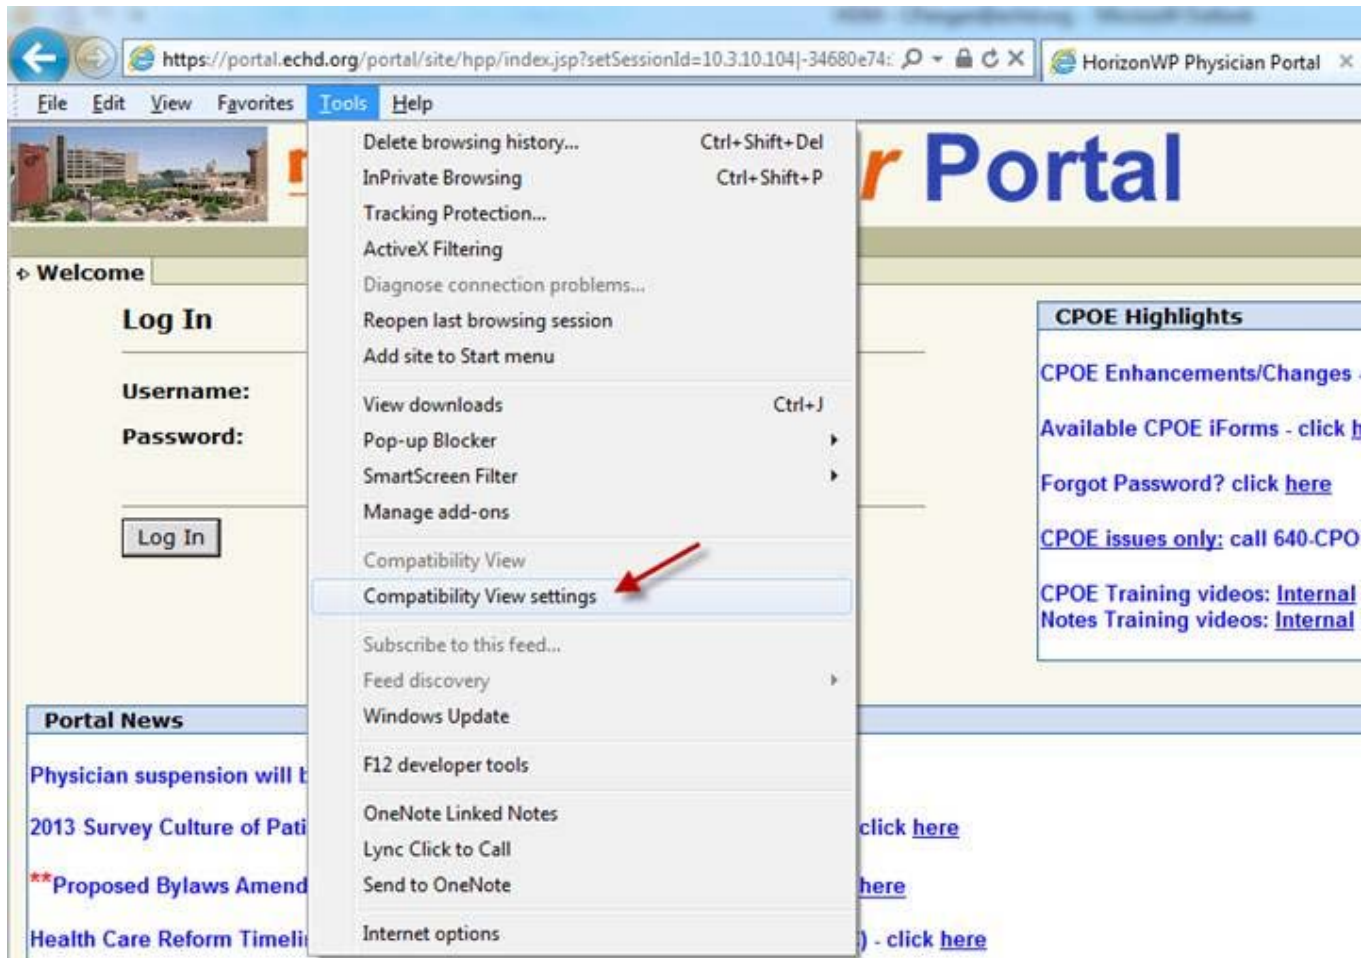

How to configure Internet Explorer 11 with Compatibility View.

Go to Tools/Compatibility View settings.

Add 'echd.org' to the list and (if available), select the 'Display all websites in Compatibility View'.